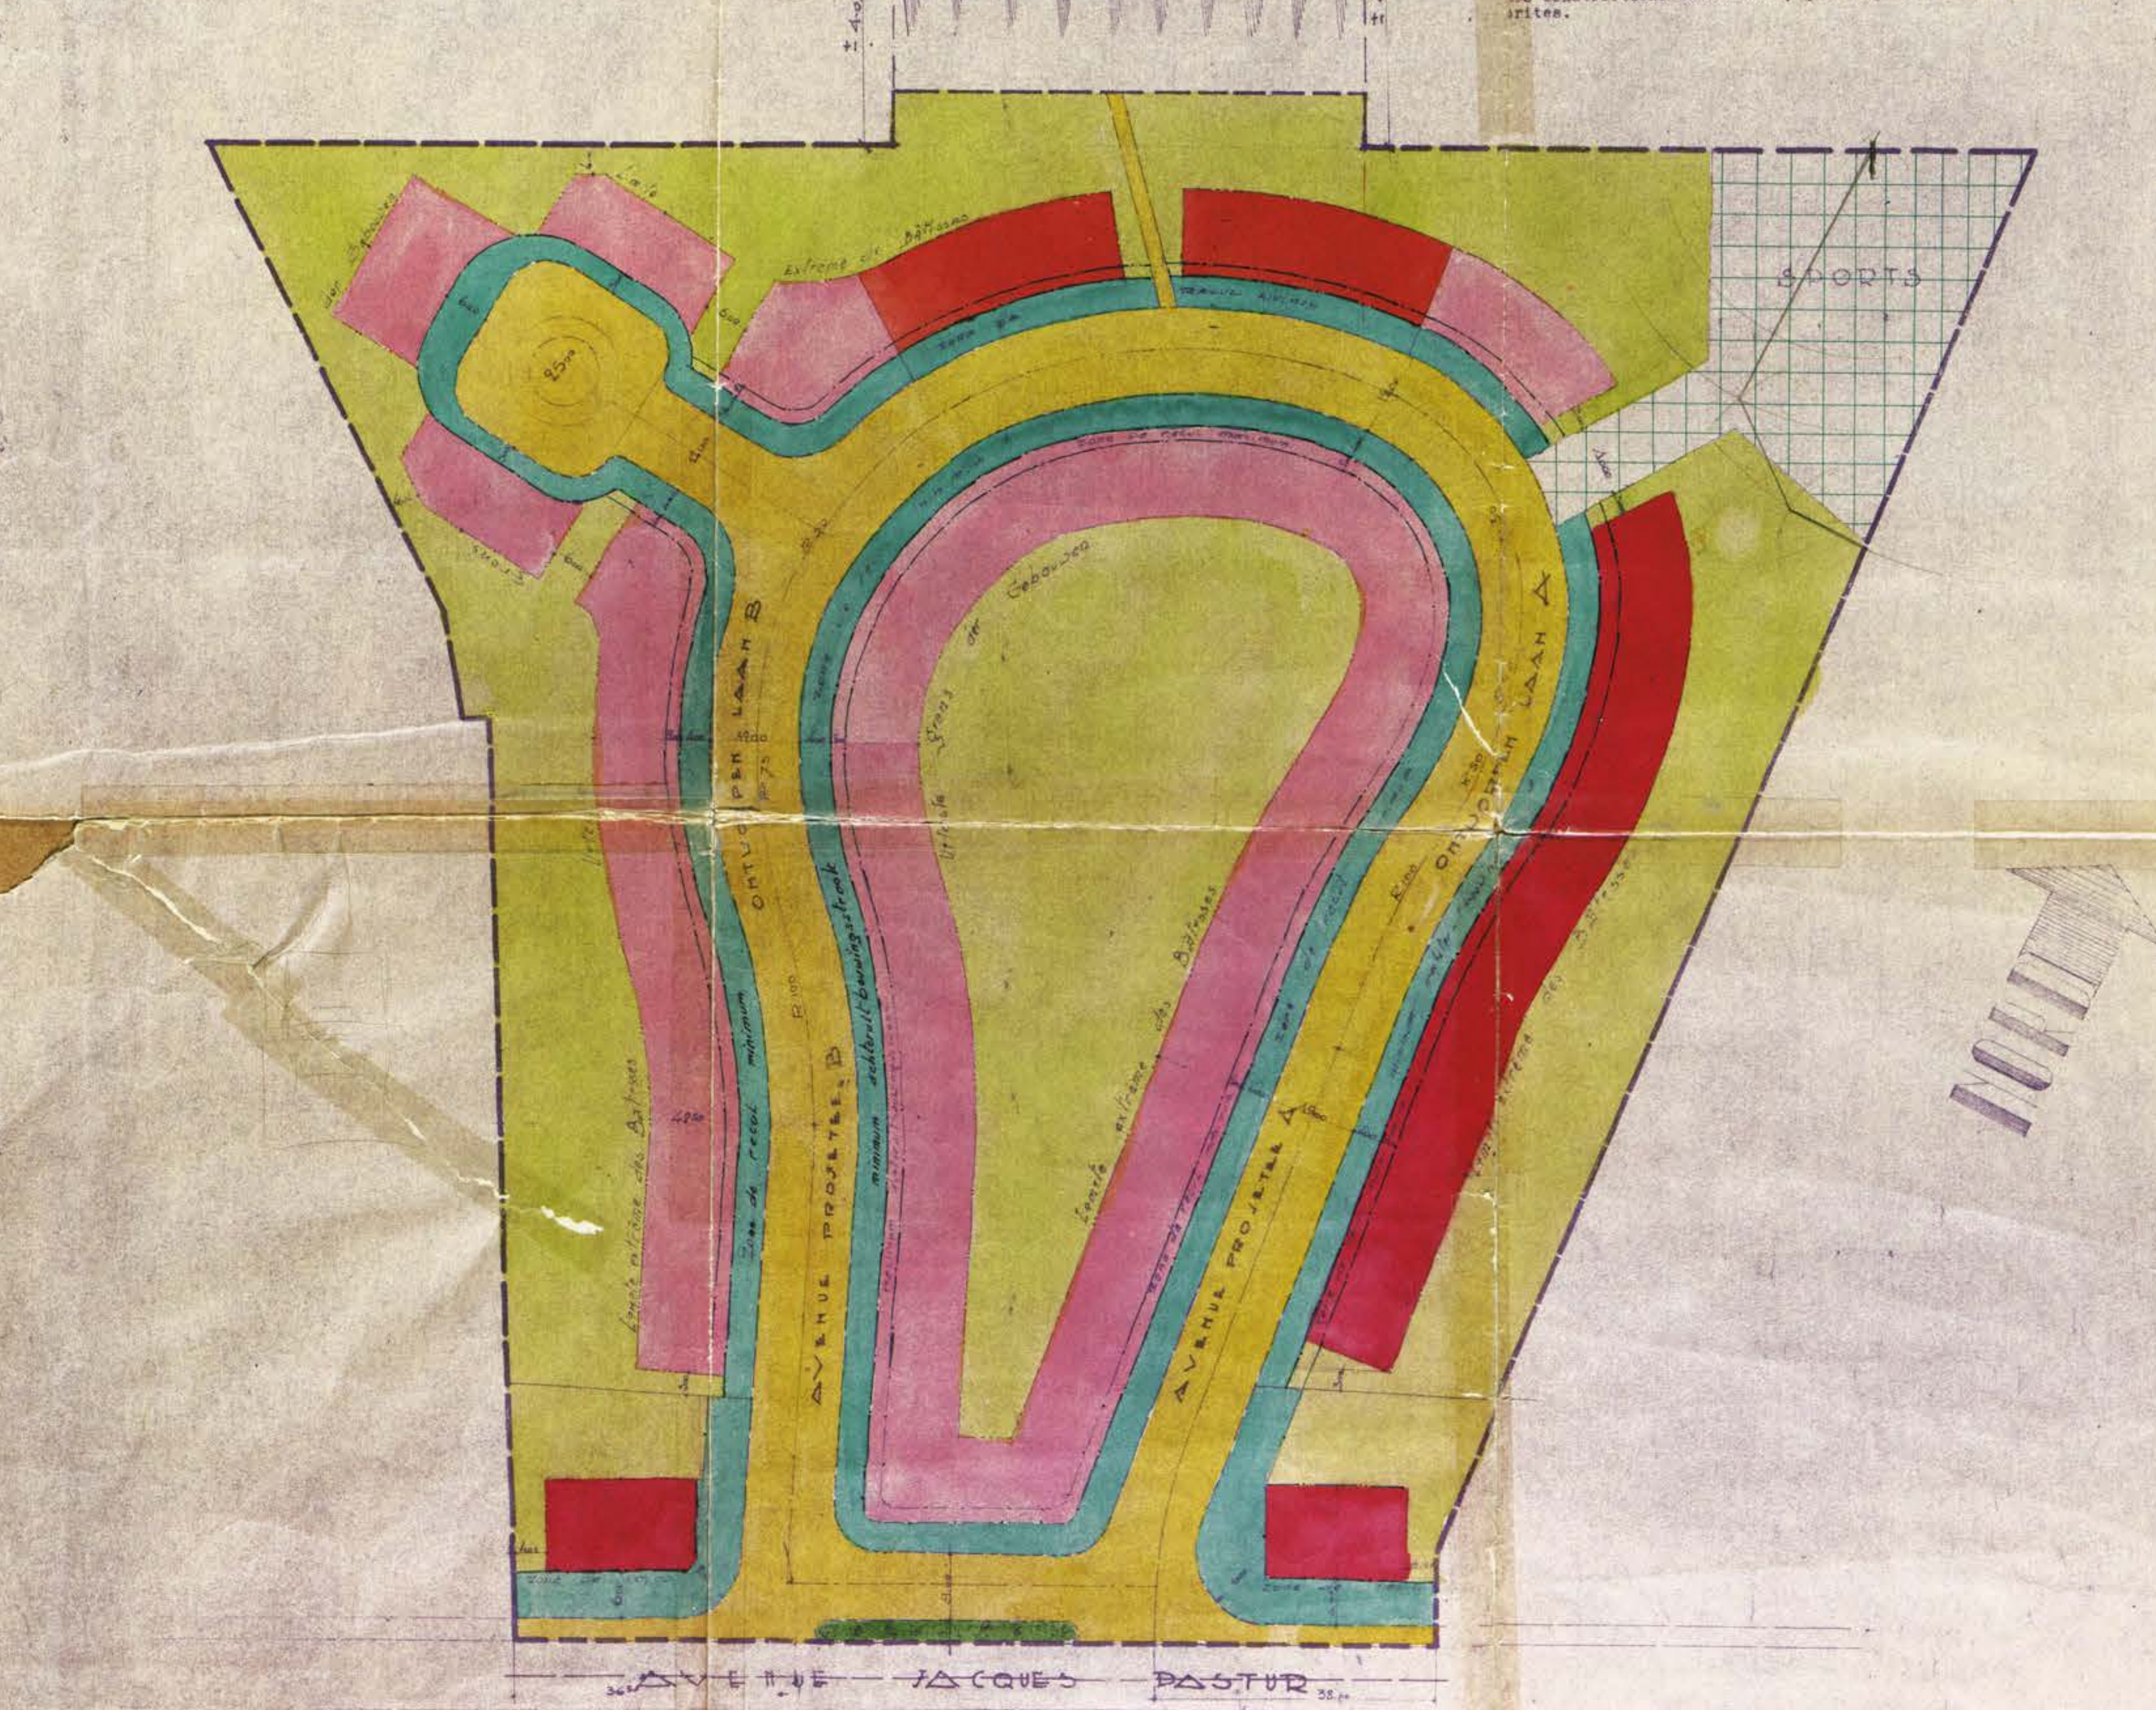

DOMAINE DE L'EMPEREUR.

PLAN DE DESTINATION BESTEMMING PLAN

ECHELLE: 0,002 EM. SCHAAAL: 0,002 P.M.

Administrative stamps and signatures, including 'PROVINCE DE BRABANT' and 'COMMUNE D' UCCLE'.

LE GEMDE . VERKLARING

Table with columns: DESTINATION, DESCRIPTION, and a color-coded legend for different zones.

Extensive text on the right side containing regulations, articles (Art. I, II, III, IV, V), and technical specifications for construction and urban planning.